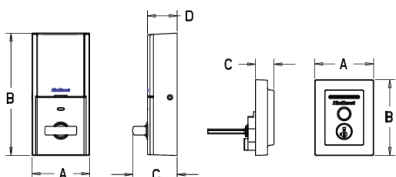

15
Níquel Satinado

514
Hierro Negro

Contemporary	A	B	C	D
Interior	2 23/32" (69 mm)	5 25/32" (147 mm)	2 2/32" (53 mm)	1 15/32" (36 mm)
Exterior	2 25/32" (71 mm)	3 3/16" (91 mm)	7/16" (22 mm)	---